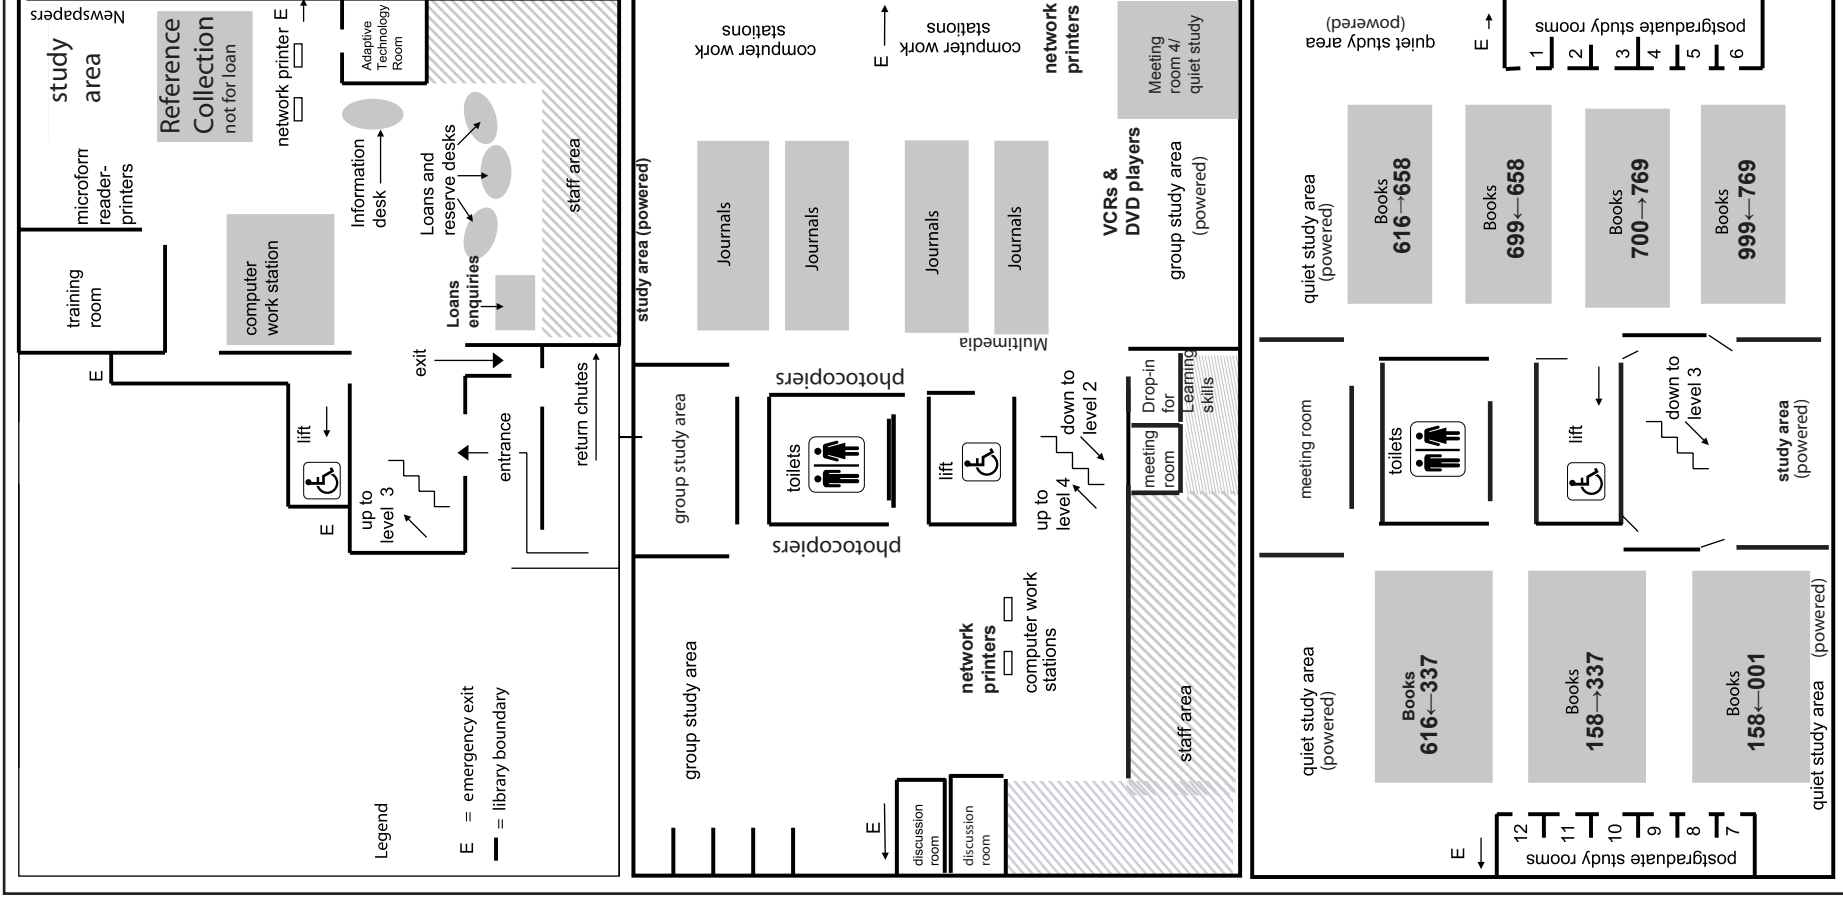

Caulfield Library floor plan

Caulfield Library Level 2, A Block

- > entry and exit
- > reference books
- > loans, reserve, information and enquiries desks
- > colour photocopier
- > transparency photocopier
- > Adaptive Technology Room
- > Training room
- > after hours return chutes
- > microfilm
- > Wireless Net for laptops

Caulfield Library Level 3, A Block

- > journals
- > videos
- > newspapers
- > Wireless Net for laptops
- > power points for laptops
- > group study areas
- > photocopiers

Caulfield Library Level 4, A Block